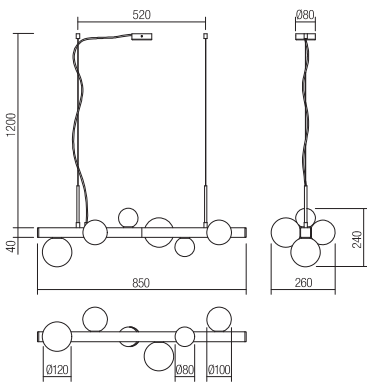

01-2373

01-2375

- art. 01-2374 Brushed gold
- art. 01-2375 Brushed black

Lampholder G9
 Power 6 x max. 28W
 Input 230V, 50Hz

CE IP20

01-2376

- art. 01-2376 Brushed gold
- art. 01-2377 Brushed black

Lampholder G9
 Power 8 x max. 28W
 Input 230V, 50Hz

CE IP20

- art. 01-2372 Brushed gold
- art. 01-2373 Brushed black

01-2373

01-2372

Lampholder G9
 Power 1 x max. 28W
 Input 230V, 50Hz

CE IP20