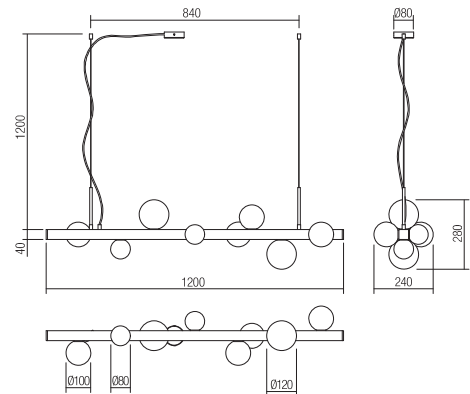

01-2373

01-2375

- art. 01-2374 Brushed gold
- art. 01-2375 Brushed black

Lampholder G9
 Power 6 x max. 28W
 Input 230V, 50Hz

CE IP20

01-2376

- art. 01-2376 Brushed gold
- art. 01-2377 Brushed black

Lampholder G9
 Power 8 x max. 28W
 Input 230V, 50Hz

CE IP20

- art. 01-2372 Brushed gold
- art. 01-2373 Brushed black

01-2373

01-2372

Lampholder G9
 Power 1 x max. 28W
 Input 230V, 50Hz

CE IP20