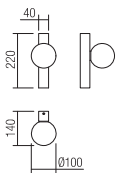

01-2373

01-2375

- art. 01-2374 Brushed gold
- art. 01-2375 Brushed black

Lampholder G9
 Power 6 x max. 28W
 Input 230V, 50Hz

CE IP20

01-2376

- art. 01-2376 Brushed gold
- art. 01-2377 Brushed black

Lampholder G9
 Power 8 x max. 28W
 Input 230V, 50Hz

CE IP20

- art. 01-2372 Brushed gold
- art. 01-2373 Brushed black

01-2373

01-2372

Lampholder G9
 Power 1 x max. 28W
 Input 230V, 50Hz

CE IP20